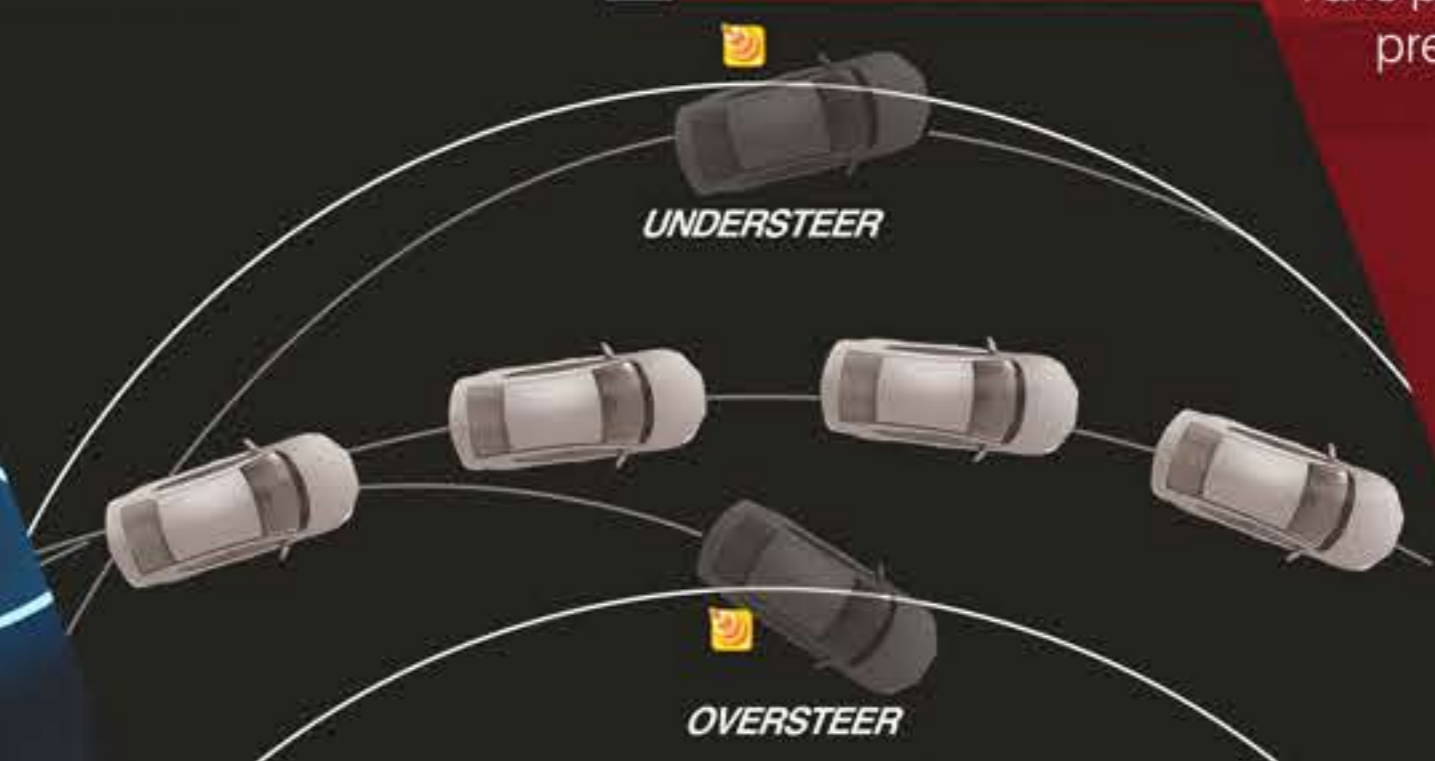

VEHICLE STABILITY CONTROL

Yaris provides top notch control systems. ABS brakes prevent wheel lock and Vehicle Stability Control to optimize steering efficiency to avoid skidding, swerving and turning on slippery roads.

TOYOTA
15